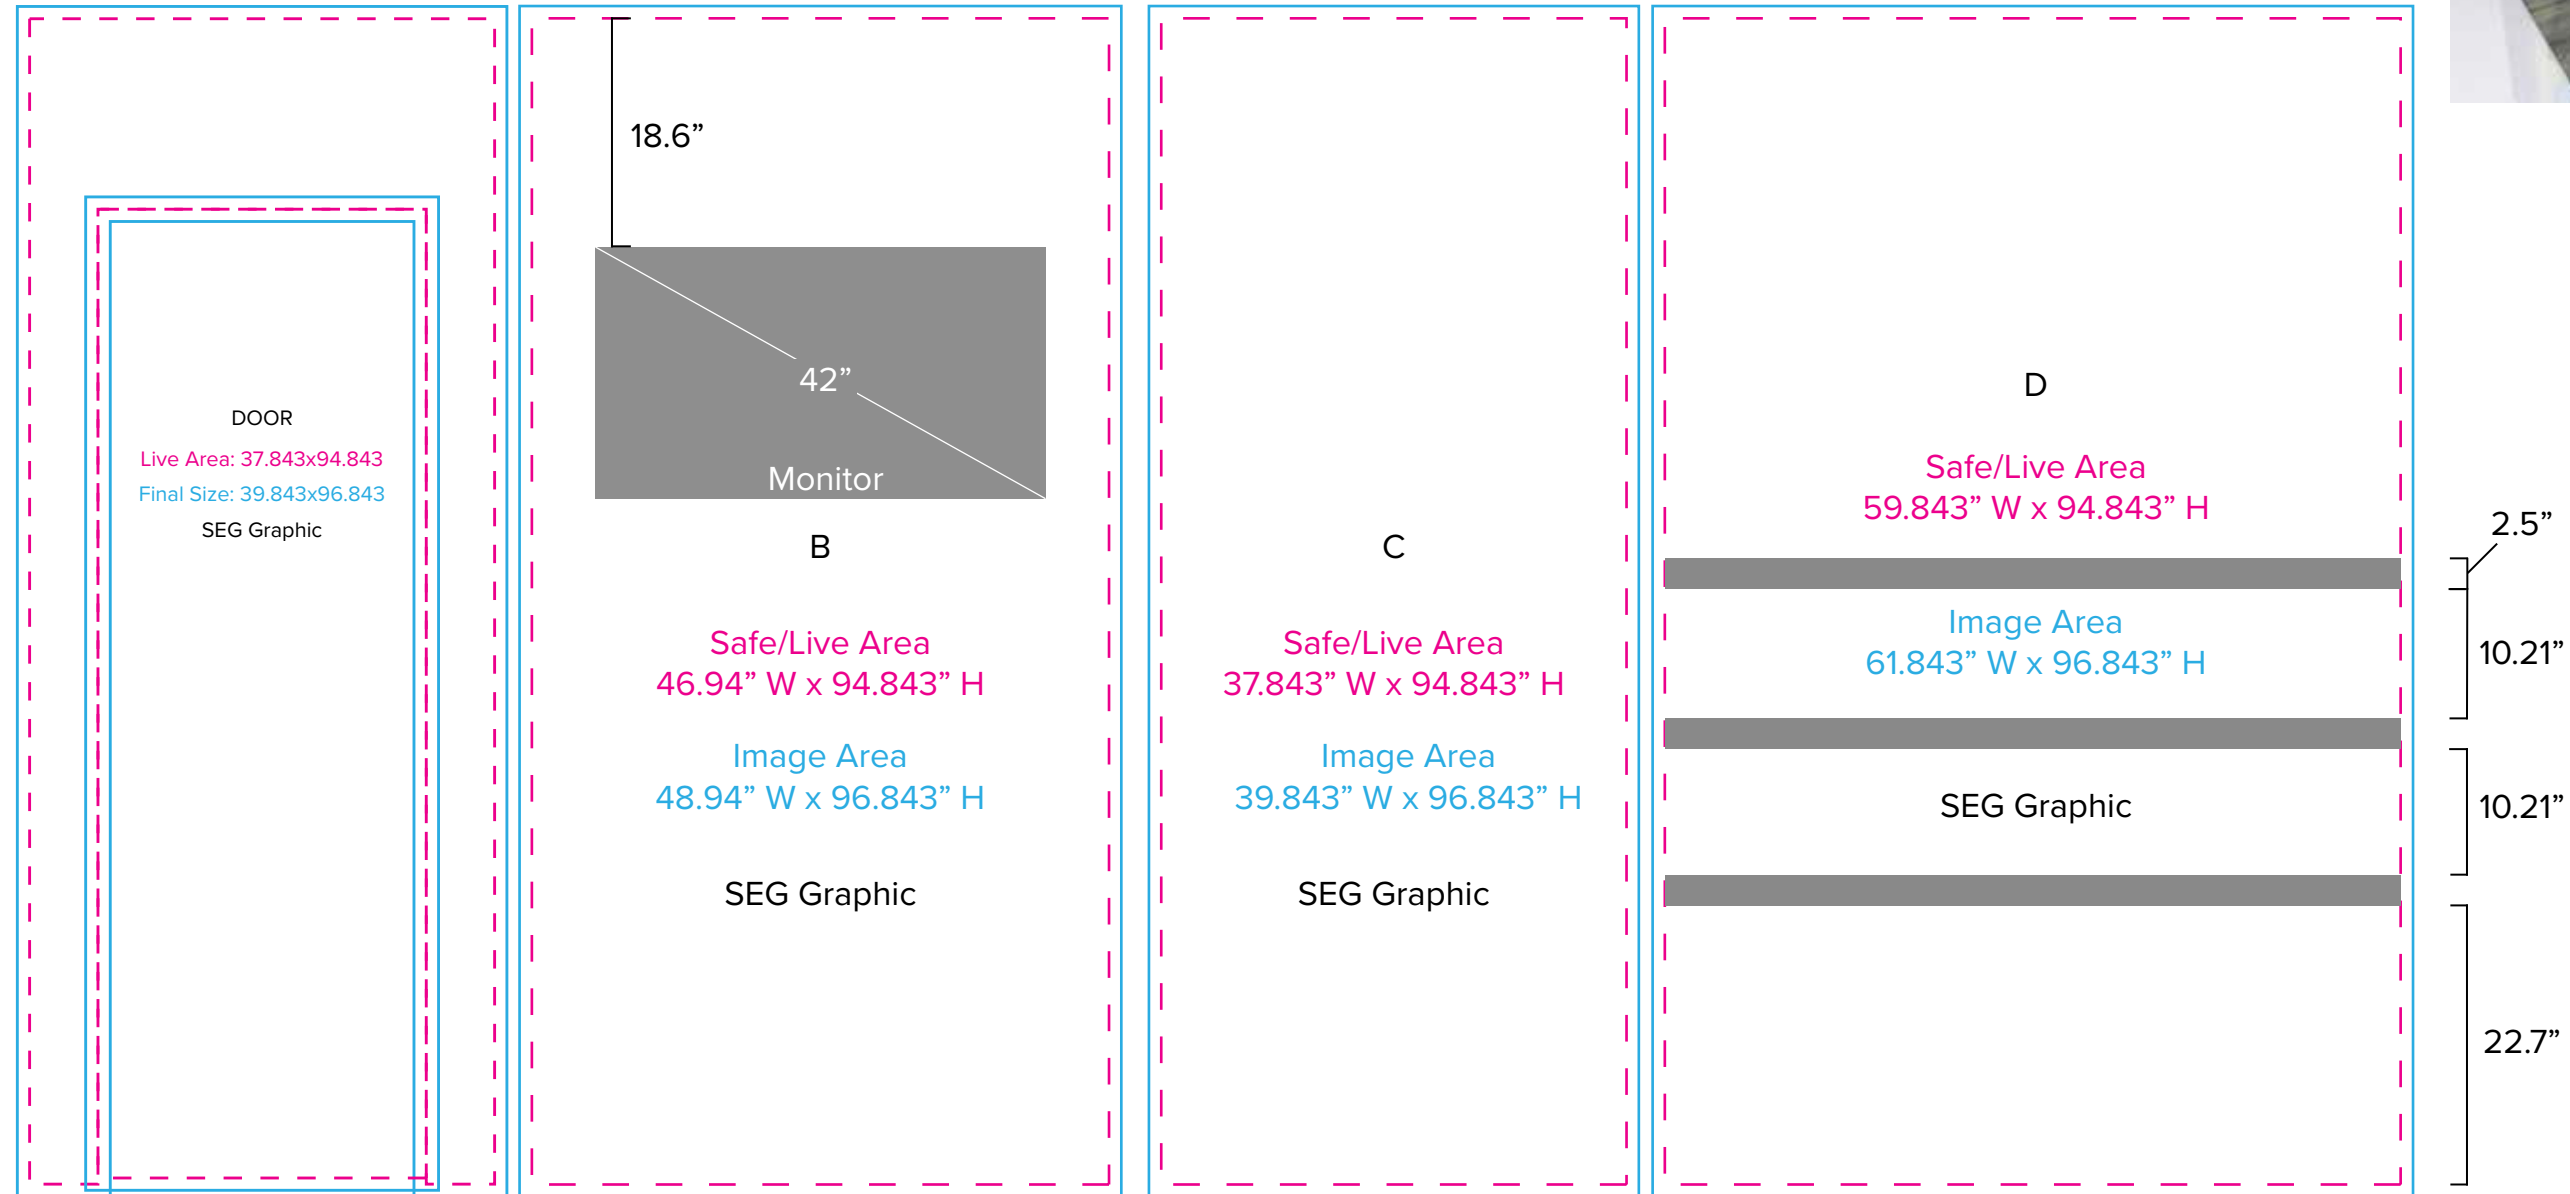

Graphics Template  
10 x 10 Inline Exhibit  
SEG Graphics, Sintra Door

NOTE: All Raster Art (jpg, tiff, psd, png, etc.) must be at least 100 dpi at print size.  
Standard kits are often customized. Please check with Customer Service to ensure that this template matches your specific job.

Graphic Template  
Lightbox Counter  
SEG Backlit Graphic

E

NOTE: All Raster Art (jpg, tiff,psd, png, etc.) must be at least 100 dpi at print size.  
Standard kits are often customized. Please check with Customer Service to ensure that this template matches your specific job.