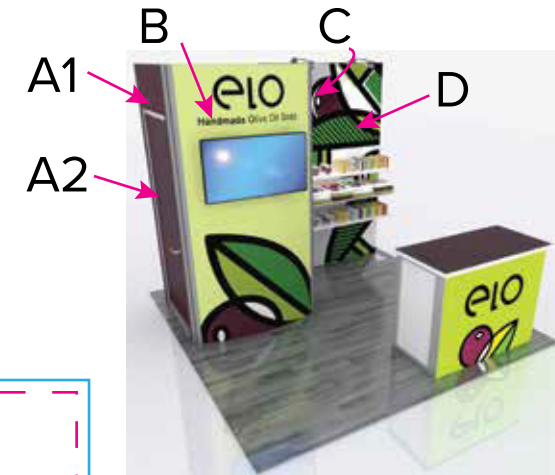

Graphics Template  
10 x 10 Inline Exhibit  
SEG Graphics, Sintra Door

NOTE: All Raster Art (jpg, tiff, psd, png, etc.) must be at least 100 dpi at print size.  
Standard kits are often customized. Please check with Customer Service to ensure that this template matches your specific job.

Graphic Template  
Lightbox Counter  
SEG Backlit Graphic

E

NOTE: All Raster Art (jpg, tiff,psd, png, etc.) must be at least 100 dpi at print size.  
Standard kits are often customized. Please check with Customer Service to ensure that this template matches your specific job.